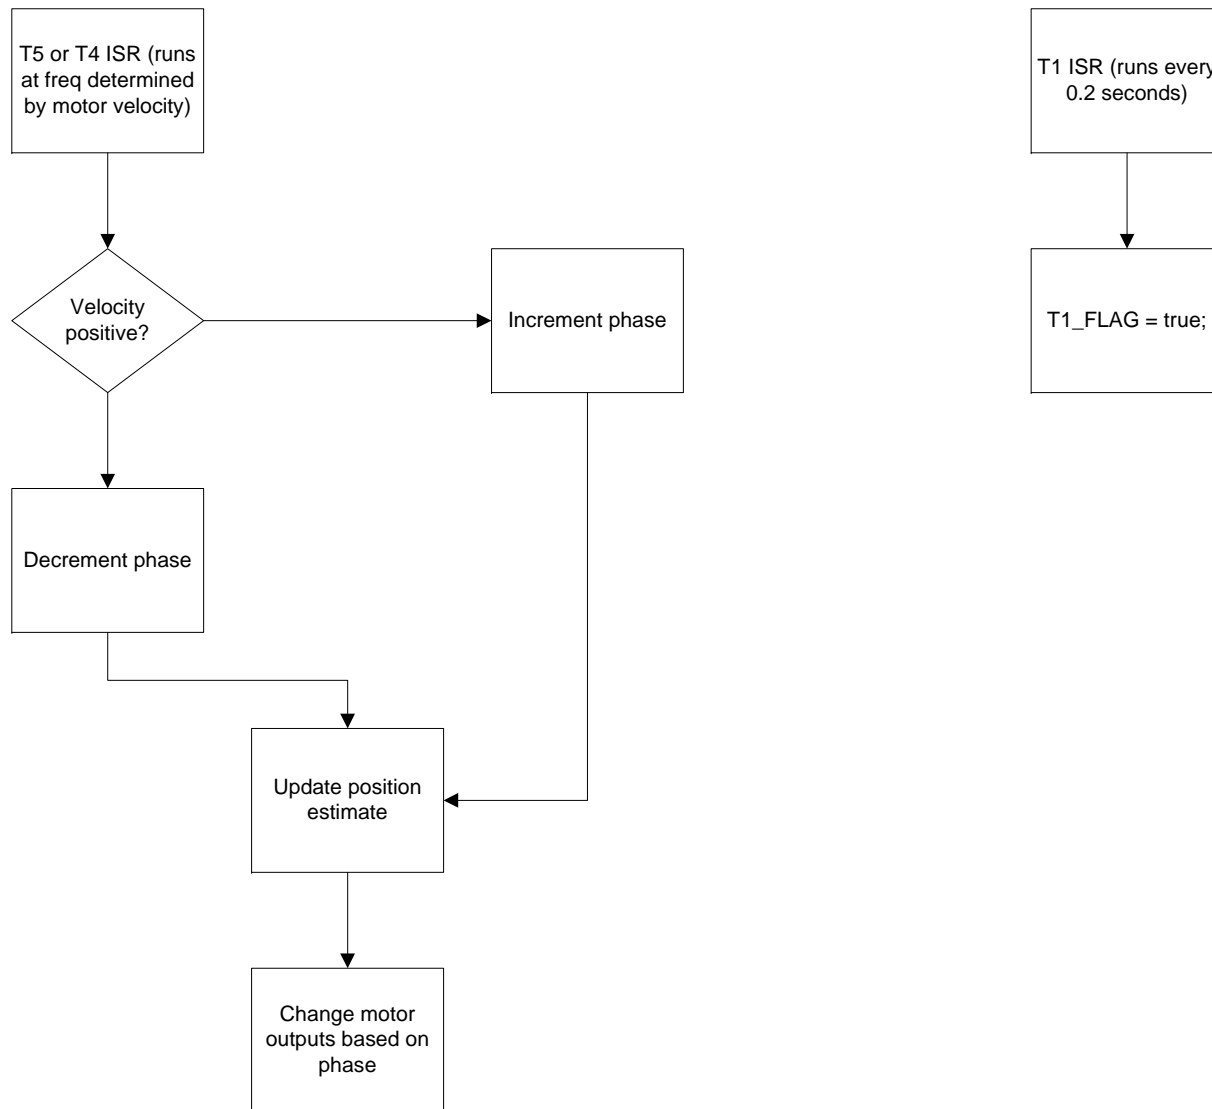

Swarm Robotics E-Puck Code Flow Diagram (Main)
 April 8, 2010
 Assembled by Sam Bobb

**Swarm Robotics E-Puck Code Flow Diagram
(Interrupt Service Routines)**

April 8, 2010
Assembled by Sam Bobb

**Swarm Robotics E-Puck Code Flow Diagram
(Calculate velocity vector for color calibration)**

April 8, 2010

Assembled by Sam Bobb